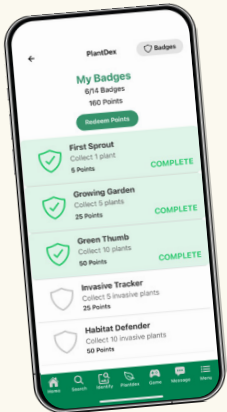

From iNaturalist to ROW Naturalist

Meet the Let Grow App

GROW WITH TREES

Other apps help you identify plants. Let Grow tells your crews what they're looking at, how to treat it, and how to keep your system in compliance. Let Grow is an eco-region-specific electronic and interactive field guide - delivered directly into your crew's hands.

Your plants. Your footprint. Your specifications.

Snap a picture,
search your
database, or
follow guided
ID steps

Comprehensive
plant information
including plant
characteristics,
your treatment
options, your
specification
requirements, and
potential wildlife
value at your
fingertips

The best part? Let Grow doesn't just support your crews - it develops them!

www.growwithtrees.com

Your Crews. Trained in the Field, with a Twist.

Beyond plant ID and treatment, Let Grow improves crew performance by prioritizing what matters most within your footprint. It also serves as an IVM accountability tool that drives operational efficiency in the field.

Frequent short videos, quizzes, and targeted knowledge checks keep crews engaged, improve knowledge retention, and drive the right actions in daily work.

Think of Let Grow as a real-time field mentor.

Gamification - leaderboards, badges, and rewards - adds a competitive edge that drives participation and reinforces performance.